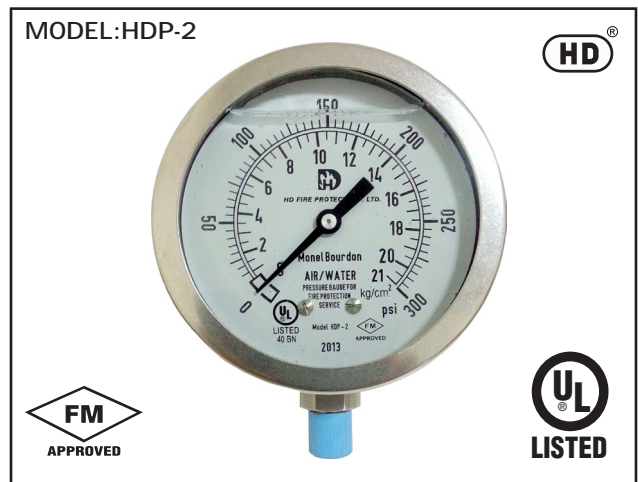

TECHNICAL DATA

MODEL	HDP, HDP-1, HDP-2
DIAL SIZE	HDP & HDP-1 - 90mm (3.5") HDP-2 - 100 MM (4")
CONNECTION	1/4" BSPT (Standard Supply) 1/4" NPT (Optional)
RANGE	HDP - 0 to 16 Kg./Sq.Cm & 0-250 PSI HDP-1 - 0 to 21 Kg./Sq.Cm & 0-300 PSI HDP-2 - 0 to 21 Kg./Sq.Cm & 0-300 PSI
BURDON TUBE & WETTED PARTS	HDP & HDP-1 - Phosphorus Bronze Burdon Tube & Brass moving parts HDP-2 - Monel
DIAL TYPE	White background black graduation scale with dual reading in Kg./ Sq.Cm and PSI
CASE AND BAZEL	Polished Stainless Steel Case with positive seal against weather, moisture & dust. HDP-2 is Glycerine filled.
MOUNTING	Direct
WINDOW	Hardened Glass
ACCURACY	+/- 2% of FSD for middle half of scale
WEIGHT (Approx)	0.3 Kg for HDP & HDP-1 0.8 Kg for HDP-2
APPROVALS	HDP - UL Listed HDP-1, HDP-2 - UL Listed & (FM Approved)
REFERENCE STANDARD	UL 393, NFPA-13 FM CLASS NUMBER 2311
ORDERING INFORMATION	Specify connection & Model