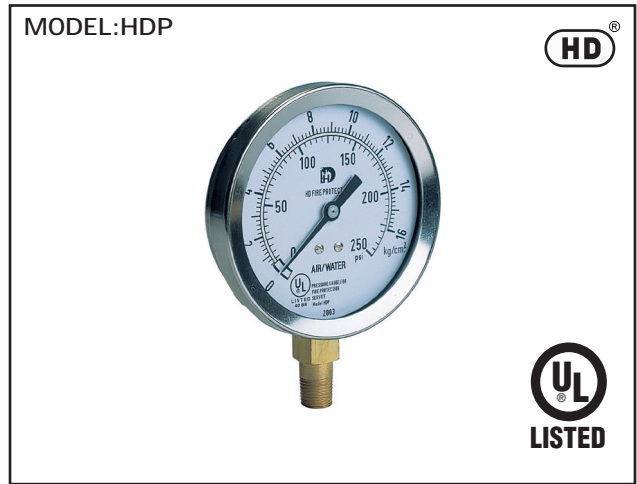

MODEL:HDP-1

TECHNICAL DATA

MODEL	HDP, HDP-1, HDP-2
DIAL SIZE	HDP & HDP-1 - 90mm (3.5") HDP-2 - 100 MM (4")
CONNECTION	1/4" BSPT (Standard Supply) 1/4" NPT (Optional)
RANGE	HDP - 0 to 16 Kg./Sq.Cm & 0-250 PSI HDP-1 - 0 to 21 Kg./Sq.Cm & 0-300 PSI HDP-2 - 0 to 21 Kg./Sq.Cm & 0-300 PSI
BURDON TUBE & WETTED PARTS	HDP & HDP-1 - Phosphorus Bronze Burdon Tube & Brass moving parts HDP-2 - Monel
DIAL TYPE	White background black graduation scale with dual reading in Kg./ Sq.Cm and PSI
CASE AND BAZEL	Polished Stainless Steel Case with positive seal against weather, moisture & dust. HDP-2 is Glycerine filled.
MOUNTING	Direct
WINDOW	Hardened Glass
ACCURACY	+/- 2% of FSD for middle half of scale
WEIGHT (Approx)	0.3 Kg for HDP & HDP-1 0.8 Kg for HDP-2
APPROVALS	HDP - UL Listed HDP-1, HDP-2 - UL Listed & (FM Approved)
REFERENCE STANDARD	UL 393, NFPA-13 FM CLASS NUMBER 2311
ORDERING INFORMATION	Specify connection & Model

MODEL:HDP