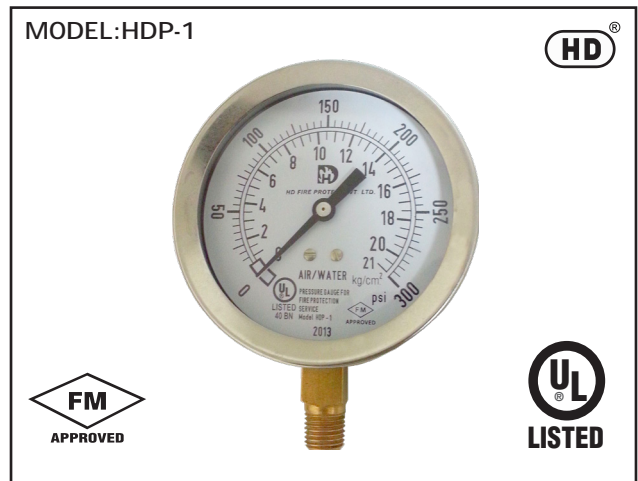

TECHNICAL DATA

MODEL	HDP, HDP-1, HDP-2
DIAL SIZE	HDP & HDP-1 - 90mm (3.5") HDP-2 - 100 MM (4")
CONNECTION	1/4" BSPT (Standard Supply) 1/4" NPT (Optional)
RANGE	HDP - 0 to 16 Kg./Sq.Cm & 0-250 PSI HDP-1 - 0 to 21 Kg./Sq.Cm & 0-300 PSI HDP-2 - 0 to 21 Kg./Sq.Cm & 0-300 PSI
BURDON TUBE & WETTED PARTS	HDP & HDP-1 - Phosphorus Bronze Burdon Tube & Brass moving parts HDP-2 - Monel
DIAL TYPE	White background black graduation scale with dual reading in Kg./ Sq.Cm and PSI
CASE AND BAZEL	Polished Stainless Steel Case with positive seal against weather, moisture & dust. HDP-2 is Glycerine filled.
MOUNTING	Direct
WINDOW	Hardened Glass
ACCURACY	+/- 2% of FSD for middle half of scale
WEIGHT (Approx)	0.3 Kg for HDP & HDP-1 0.8 Kg for HDP-2
APPROVALS	HDP - UL Listed HDP-1, HDP-2 - UL Listed & (FM Approved)
REFERENCE STANDARD	UL 393, NFPA-13 FM CLASS NUMBER 2311
ORDERING INFORMATION	Specify connection & Model